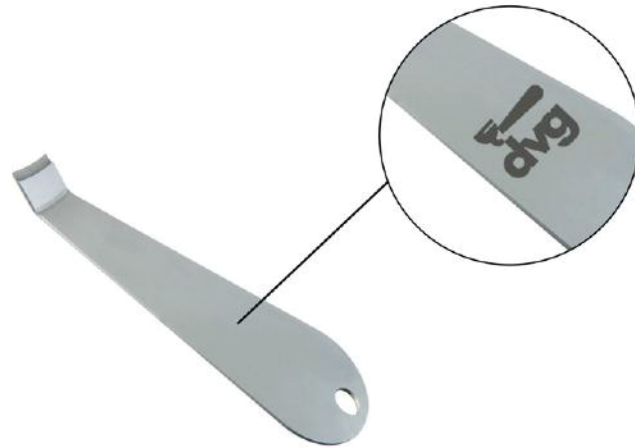

Codice / Code	Descrizione / Description
9V0010	Levafiltro inox con foro. Utile per la rimozione dei filtri con il minimo sforzo. <i>S.steel filter remover. Suitable to removing filters without effort.</i>